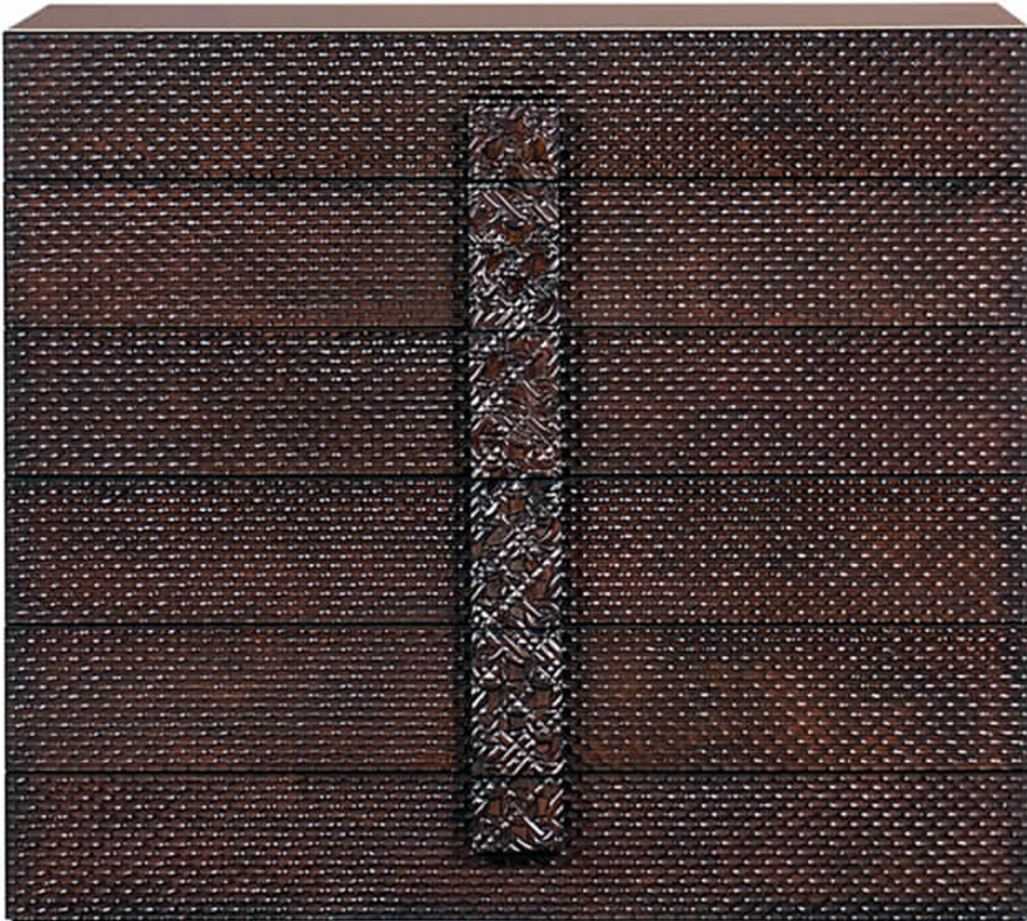

NANCY CORZINE

FURNITURE ■ TEXTURE ■ LIGHTING ■ ACCESSORIES

6036-48 Madagascar Chest

DIMENSIONS

48"x 20"x 42"

Arm : 22" / Seat: 20"

Six Drawers

Finish Shown: African Walnut High Polish