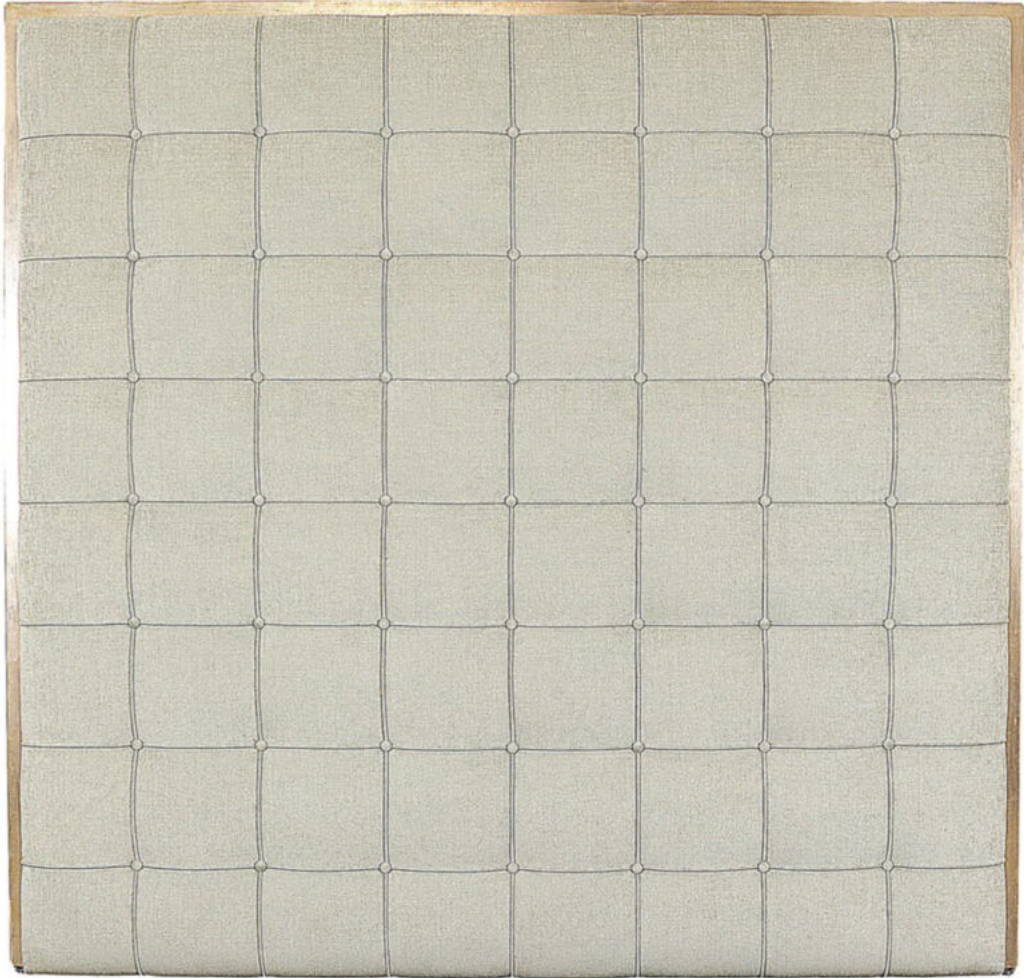

NANCY CORZINE

FURNITURE • TEXTURE • LIGHTING • ACCESSORIES

9033 Australian Headboard

DIMENSIONS

84" x 66"

DETAILS

Upholstered with Contemporary Tufting
Shown in Venetian Sterling Silver

LOS ANGELES 310.652.4859