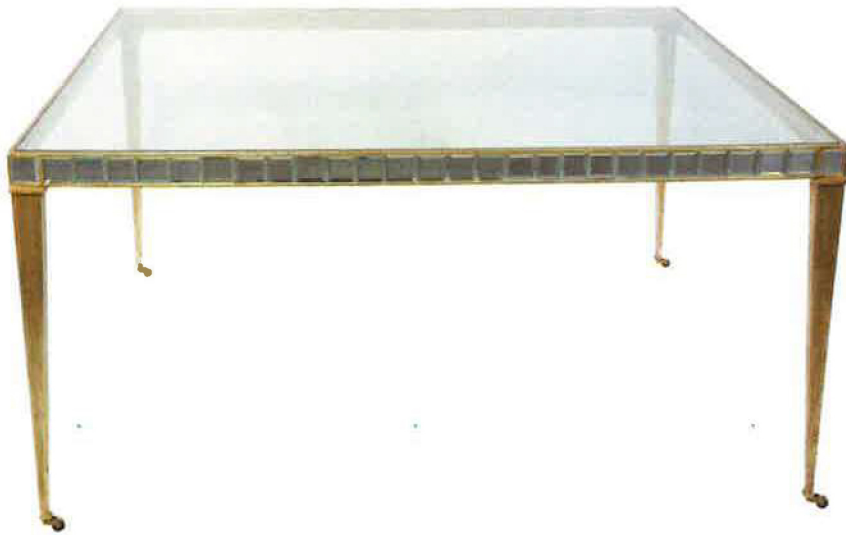

# NANCY CORZINE

FURNITURE ■ TEXTURE ■ LIGHTING ■ ACCESSORIES

## 5091-96 Guerlain Dining Table

Dimension: 96" x 48" x 30"

LOS ANGELES 310.652.4859

NEW YORK 212.223.8340

For a list of all showrooms refer to the index or visit our website.

[nancycorzine.com](http://nancycorzine.com)