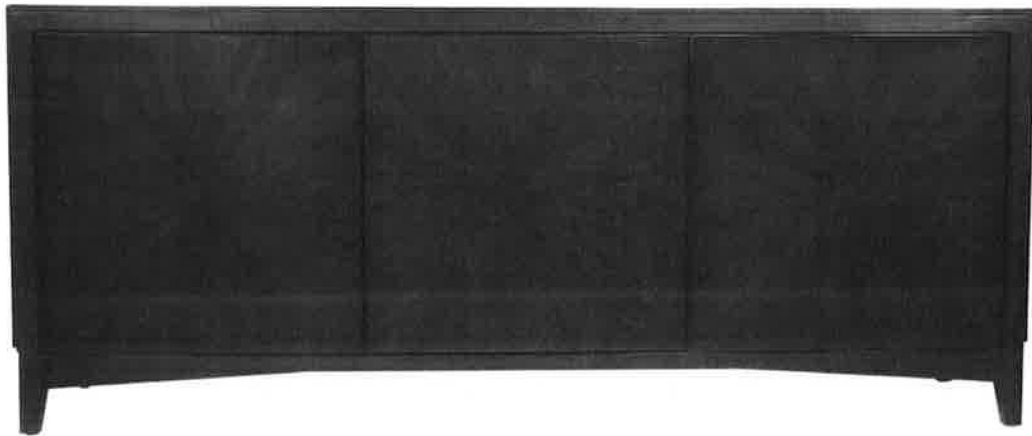

# NANCY CORZINE

FURNITURE ■ TEXTURE ■ LIGHTING ■ ACCESSORIES

## 6071-72 Montage Buffet

Three Doors, Four Adjustable Shelves

Shown in Walnut with

Walnut Sunburst Doors

Dimension: 72" x 20" x 38"

LOS ANGELES 310.652.4859

NEW YORK 212.223.8340

For a list of all showrooms refer to the index or visit our website.