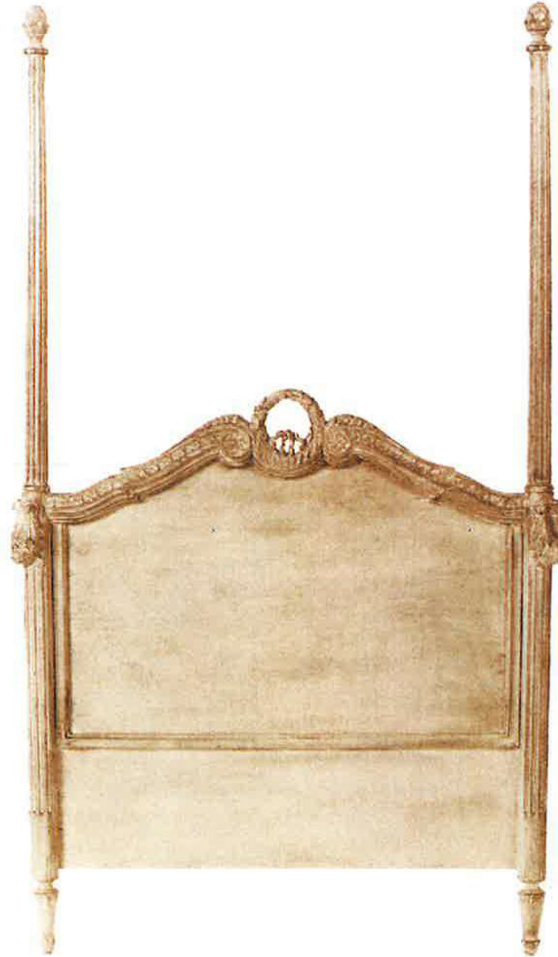

# NANCY CORZINE

FURNITURE ■ TEXTURE ■ LIGHTING ■ ACCESSORIES

## 9011T Toulouse Headboard

Dimension: 44" x 78"

LOS ANGELES 310.652.4859

NEW YORK 212.223.8340

For a list of all showrooms refer to the index or visit our website.

[nancycorzine.com](http://nancycorzine.com)